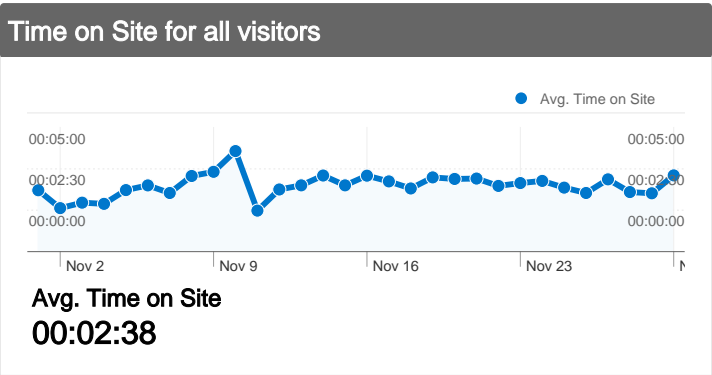

Site Usage

119,145 Visits

69.90% Bounce Rate

195,436 Pageviews

00:02:38 Avg. Time on Site

1.64 Pages/Visit

46.56% % New Visits

Visitors Overview

62,287 people visited this site

119,145 Visits

62,287 Absolute Unique Visitors

195,436 Pageviews

1.64 Average Pageviews

00:02:38 Time on Site

69.90% Bounce Rate

46.56% New Visits

67,214 visits came directly to this site

Site Usage

67,214 Visits

% of Site Total: 56.41%

1.67 Pages/Visit

Site Avg: 1.64 (1.57%)

00:02:58 Avg. Time on Site

Site Avg: 00:02:38 (12.87%)

119,145 visits used 15 operating systems

Site Usage

Operating System	Visits	Pages/Visit	Avg. Time on Site	% New Visits	Bounce Rate
Windows	108,234	1.66	00:02:41	48.13%	69.53%
Macintosh	5,166	1.38	00:01:46	19.49%	78.65%
Linux	5,089	1.54	00:02:32	40.48%	68.38%
iPhone	258	1.24	00:00:56	44.96%	74.81%
(not set)	137	1.47	00:01:13	67.88%	64.96%
SymbianOS	102	1.12	00:00:33	100.00%	87.25%
iPod	78	1.31	00:01:31	37.18%	73.08%
FreeBSD	29	1.31	00:01:29	44.83%	65.52%
Android	21	1.10	00:00:53	38.10%	90.48%
Playstation 3	11	1.27	00:00:23	90.91%	72.73%