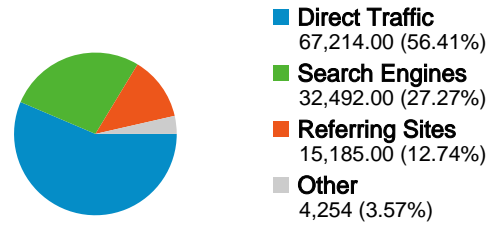

Traffic Sources Overview