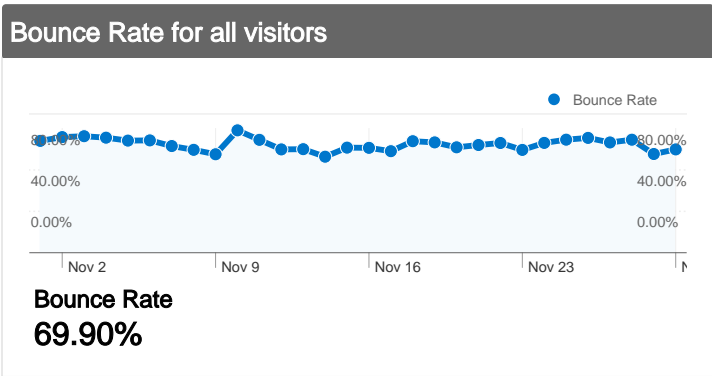

Content by Title		
Page Title	Pageviews	% visits
Notícias do Velho	120,200	61.50%
Buscar | Notícias do Velho	2,374	1.21%
Entendendo o protocolo TCP |	1,381	0.71%
Idéias e Design | Notícias do	1,319	0.67%
Blogs do Velho | Notícias do	1,280	0.65%

Keywords		
Keyword	Visits	% visits
ovelho	1,958	6.03%
o velho	1,840	5.66%
emulador ps2	315	0.97%
novo google	255	0.78%
call of duty modern warfare 2	233	0.72%