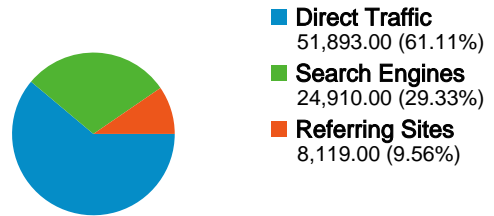

Traffic Sources Overview