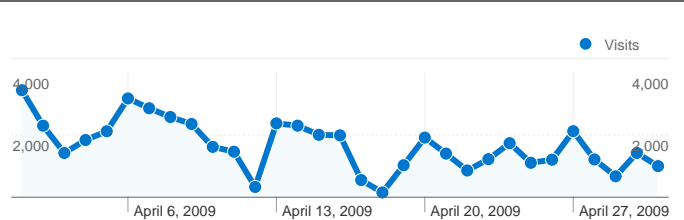

Site Usage

84,922 Visits

76.96% Bounce Rate

124,386 Pageviews

00:02:00 Avg. Time on Site

1.46 Pages/Visit

46.59% % New Visits

Visitors Overview

Visitors
46,302

Traffic Sources Overview

Pageviews for all visitors

Pageviews
124,386

Direct Traffic

Visits
51,893

Content by Title		
Page Title	Pageviews	% visits
Notícias do Velho	74,299	59.73%
Blogs do Velho Notícias do	2,671	2.15%
Buscar Notícias do Velho	2,491	2.00%
Como queimar seu laptop com	1,052	0.85%
Revista Playboy libera todo seu	820	0.66%

46,302 people visited this site

84,922 Visits

46,302 Absolute Unique Visitors

124,386 Pageviews

1.46 Average Pageviews

00:02:00 Time on Site

76.96% Bounce Rate

46.59% New Visits

1 - 10 of 13

84,922 visits used 17 browsers

Site Usage

Visits 84,922 % of Site Total: 100.00%	Pages/Visit 1.46 Site Avg: 1.46 (0.00%)	Avg. Time on Site 00:02:00 Site Avg: 00:02:00 (0.00%)	% New Visits 46.75% Site Avg: 46.59% (0.35%)	Bounce Rate 76.96% Site Avg: 76.96% (0.00%)	
Browser	Visits	Pages/Visit	Avg. Time on Site	% New Visits	Bounce Rate
Firefox	46,194	1.48	00:02:22	40.55%	77.36%
Internet Explorer	27,655	1.39	00:01:19	64.00%	76.62%
Chrome	6,721	1.49	00:01:54	30.72%	74.62%
Opera	2,522	2.03	00:03:23	26.25%	75.50%
Safari	1,385	1.29	00:01:46	27.29%	83.18%
Mozilla	352	1.51	00:01:33	27.27%	80.68%
Konqueror	26	1.35	00:00:42	88.46%	84.62%
Opera Mini	21	1.10	00:00:45	76.19%	71.43%
Mozilla Compatible Agent	11	1.00	> 00:00:00	72.73%	90.91%
SeaMonkey	9	1.56	00:01:16	44.44%	66.67%