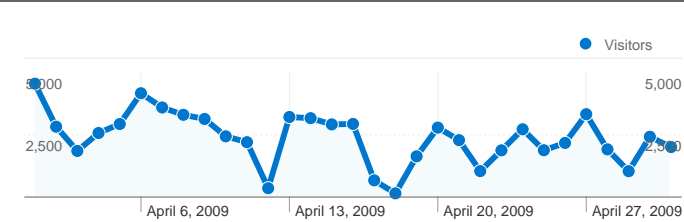

Site Usage

84,922 Visits

76.96% Bounce Rate

124,386 Pageviews

00:02:00 Avg. Time on Site

1.46 Pages/Visit

46.59% % New Visits

Visitors Overview

Visitors
46,302

Traffic Sources Overview

Pageviews for all visitors

Pageviews
124,386

Direct Traffic

Visits
51,893

Content by Title		
Page Title	Pageviews	% visits
Notícias do Velho	74,299	59.73%
Blogs do Velho Notícias do	2,671	2.15%
Buscar Notícias do Velho	2,491	2.00%
Como queimar seu laptop com	1,052	0.85%
Revista Playboy libera todo seu	820	0.66%

46,302 people visited this site

84,922 Visits

46,302 Absolute Unique Visitors

124,386 Pageviews

1.46 Average Pageviews

00:02:00 Time on Site

76.96% Bounce Rate

46.59% New Visits

1 - 10 of 13

84,922 visits used 17 browsers

Site Usage

Visits 84,922 % of Site Total: 100.00%	Pages/Visit 1.46 Site Avg: 1.46 (0.00%)	Avg. Time on Site 00:02:00 Site Avg: 00:02:00 (0.00%)	% New Visits 46.75% Site Avg: 46.59% (0.35%)	Bounce Rate 76.96% Site Avg: 76.96% (0.00%)	
Browser	Visits	Pages/Visit	Avg. Time on Site	% New Visits	Bounce Rate
Firefox	46,194	1.48	00:02:22	40.55%	77.36%
Internet Explorer	27,655	1.39	00:01:19	64.00%	76.62%
Chrome	6,721	1.49	00:01:54	30.72%	74.62%
Opera	2,522	2.03	00:03:23	26.25%	75.50%
Safari	1,385	1.29	00:01:46	27.29%	83.18%
Mozilla	352	1.51	00:01:33	27.27%	80.68%
Konqueror	26	1.35	00:00:42	88.46%	84.62%
Opera Mini	21	1.10	00:00:45	76.19%	71.43%
Mozilla Compatible Agent	11	1.00	> 00:00:00	72.73%	90.91%
SeaMonkey	9	1.56	00:01:16	44.44%	66.67%